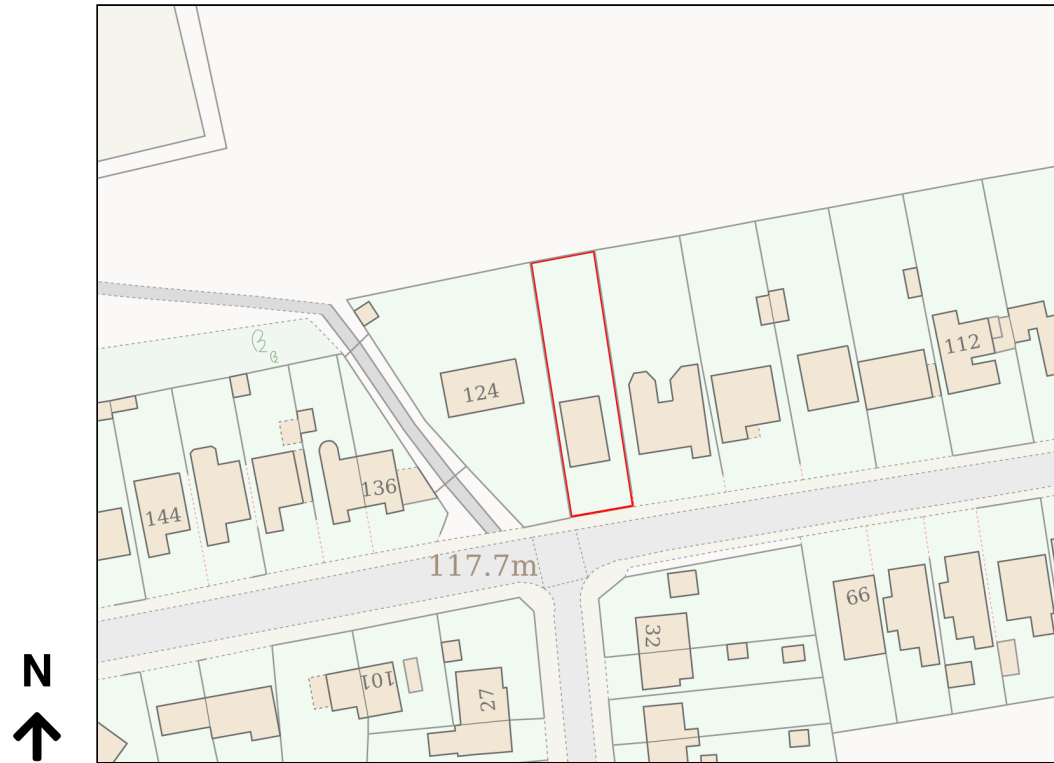

Location Plan

Site Address: 122, Heath Lane, Earl Shilton, LE9 7PD

Date Produced: 03-Sep-2024

Scale: 1:1250 @A4

Planning Portal Reference: PP-13358031v2