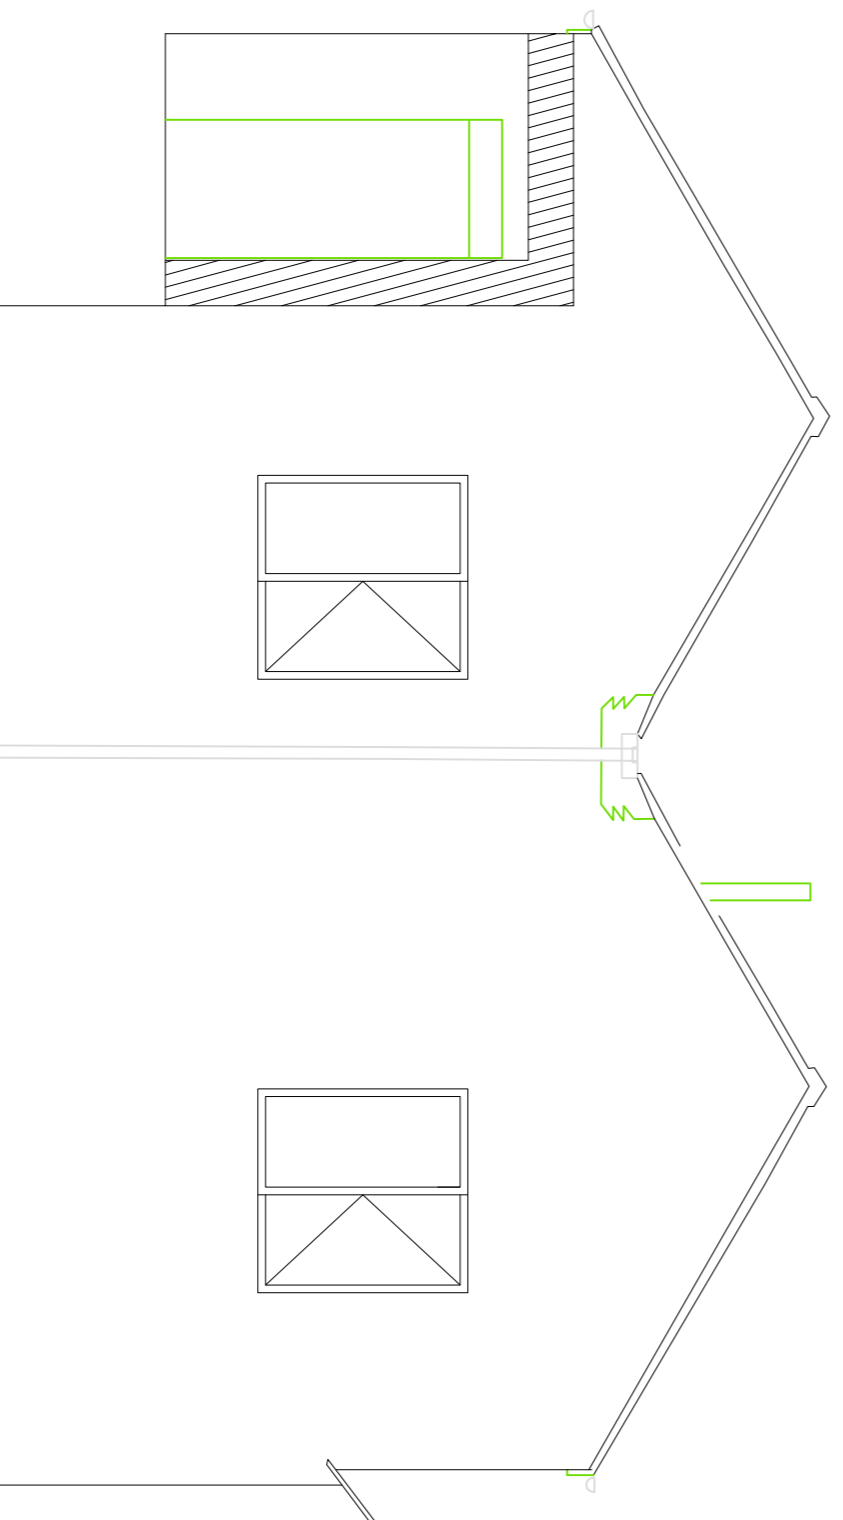

New Automated Retractable
 Awning, style to be slime line
 with concealed fittings and
 fixtures. Colour to match existing
 exterior paneling colour. Awning
 to be concealed within the stone
 cill for the entrance.

Elevation 1

Datum 48.00m

Elevation 2

Datum 48.00m

Elevation 3

Datum 48.00m

Elevation 4

Datum 48.00m

Scale	DA1	Date	Drawn	Checked
1:100	Sep 25'	RA	KM	

Drawing No. 25-010-MOD-DR-2003 Rev B