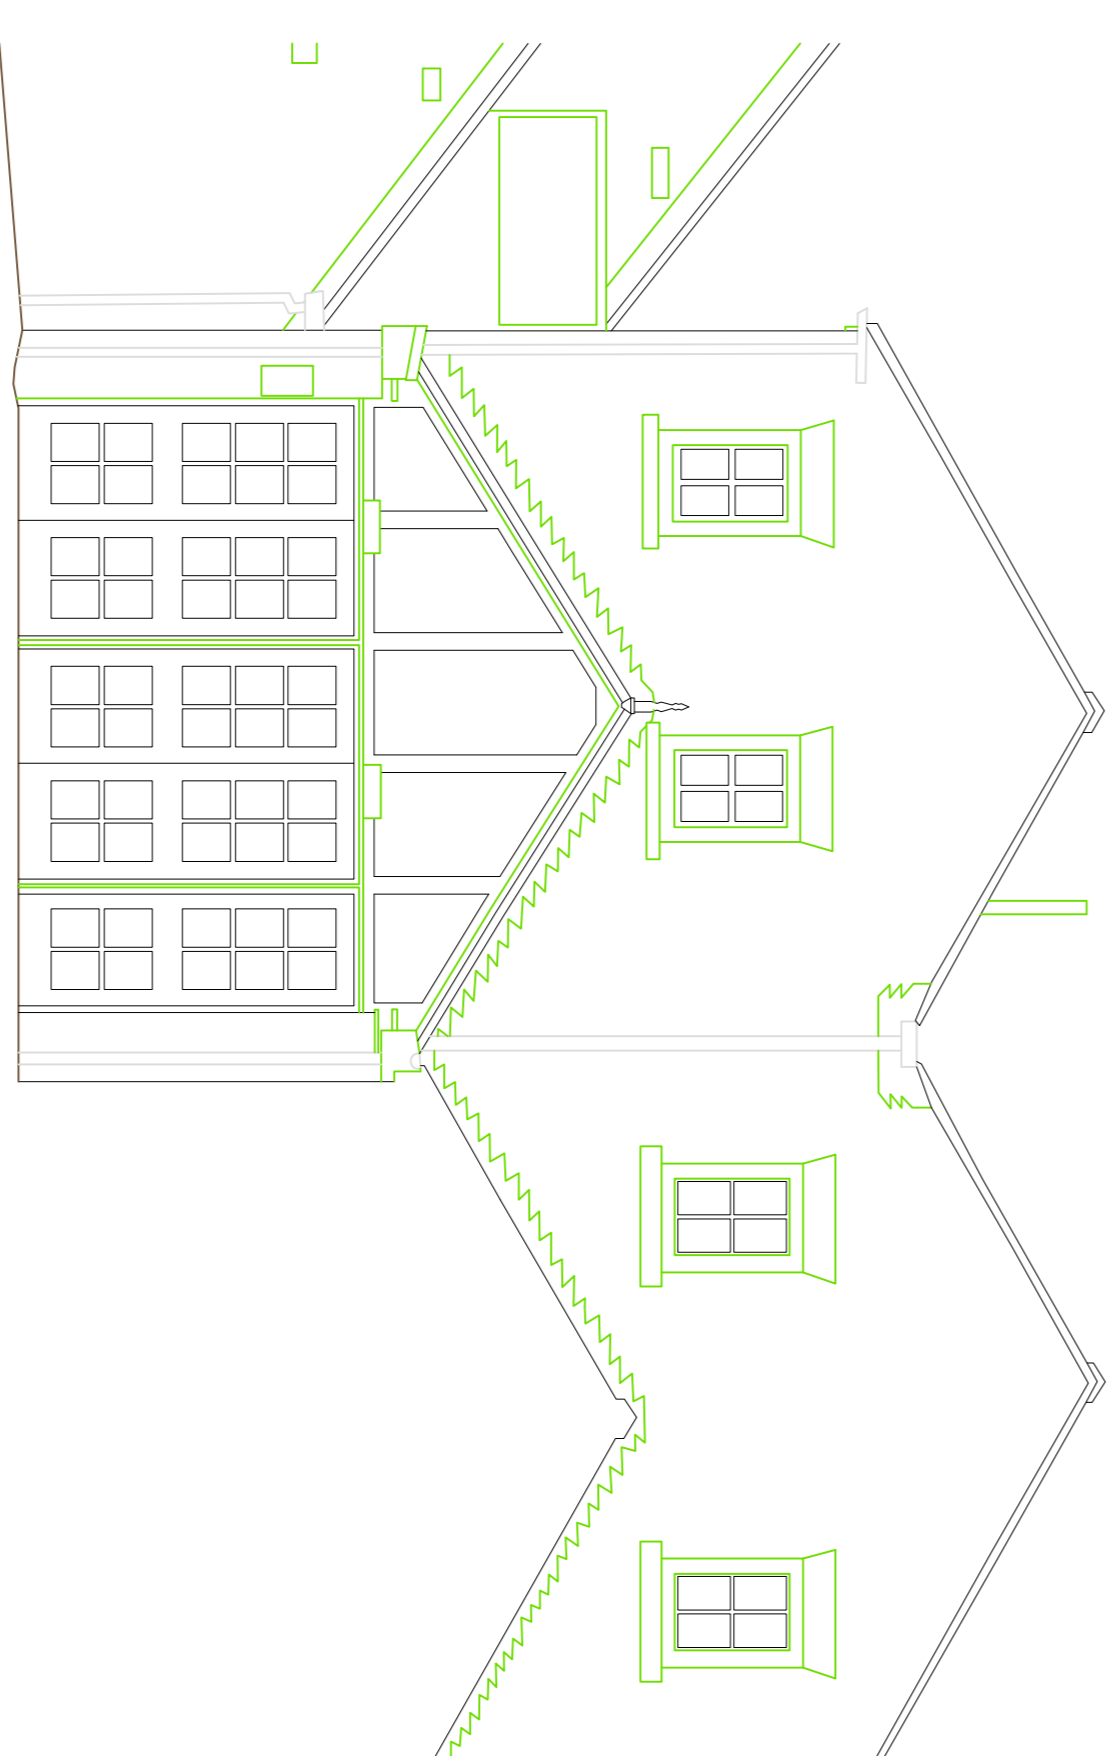

New Automated Retractable
 Awning, style to be slime line
 with concealed fittings and
 fixtures. Colour to match existing
 exterior paneling colour. Awning
 to be concealed within the stone
 cill for the entrance.

Elevation 1

Datum 48.00m

Elevation 2

Datum 48.00m

Elevation 3

Datum 48.00m

Elevation 4

Datum 48.00m

Scale	DA1	Date	Drawn	Checked
1:100	Sep 25'	RA	KM	

Drawing No. 25-010-MOD-DR-2003 Rev B