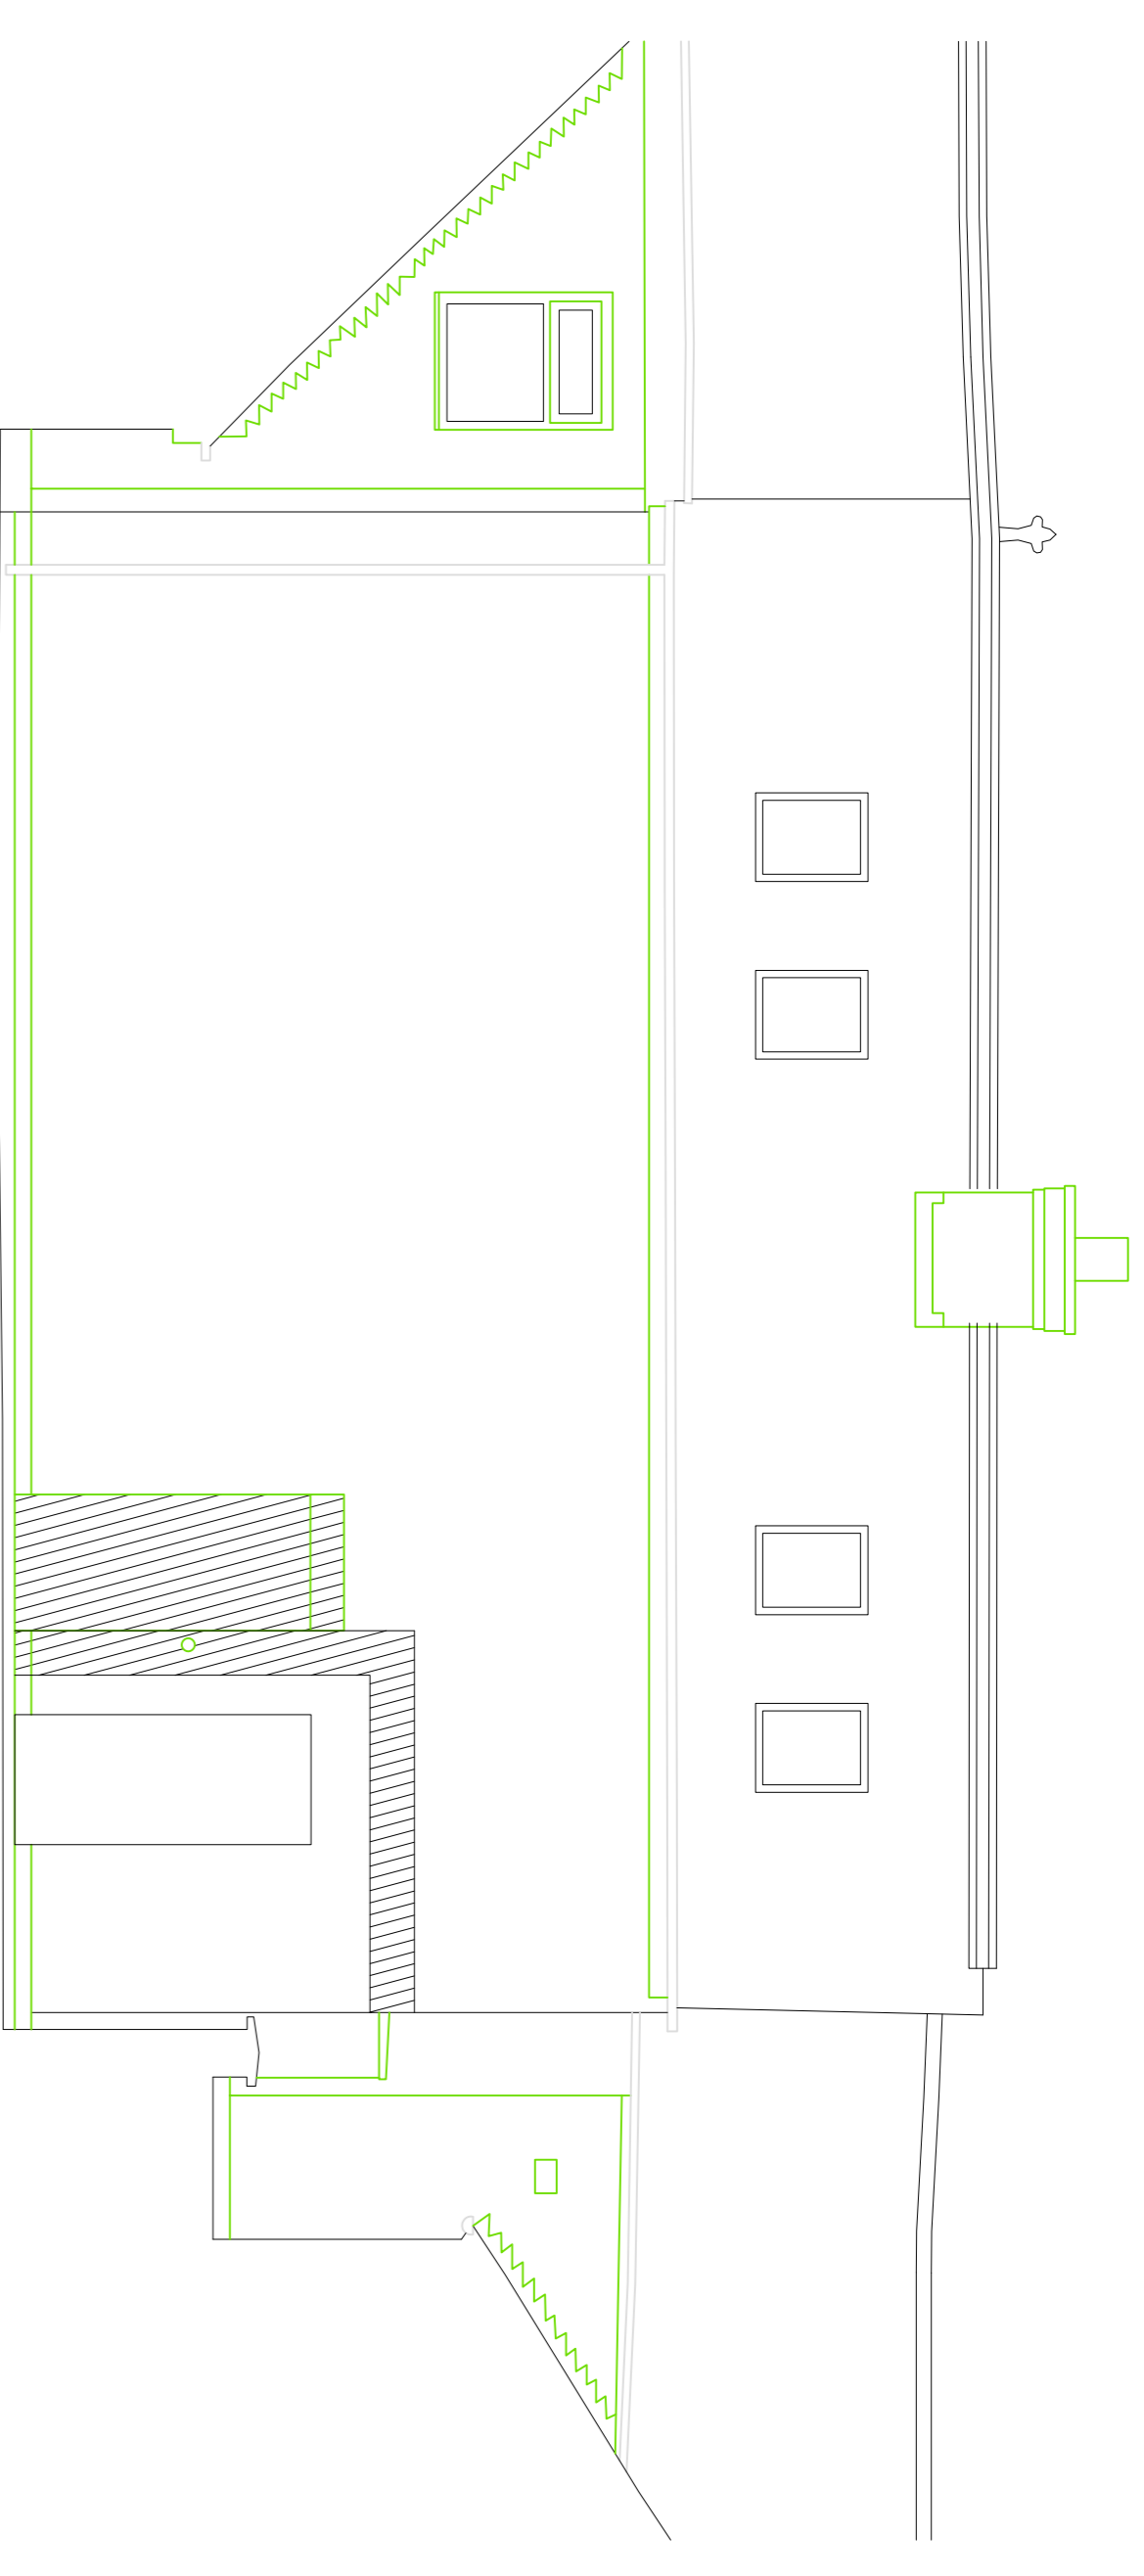

New Automated Retractable
 Awning, style to be slime line
 with concealed fittings and
 fixtures. Colour to match existing
 exterior paneling colour. Awning
 to be concealed within the stone
 cill for the entrance.

Elevation 1

Datum 48.00m

Elevation 2

Datum 48.00m

Elevation 3

Datum 48.00m

Elevation 4

Datum 48.00m

Scale	DA1	Date	Drawn	Checked
1:100	Sep 25'	RA	KM	

Drawing No. 25-010-MOD-DR-2003 Rev B