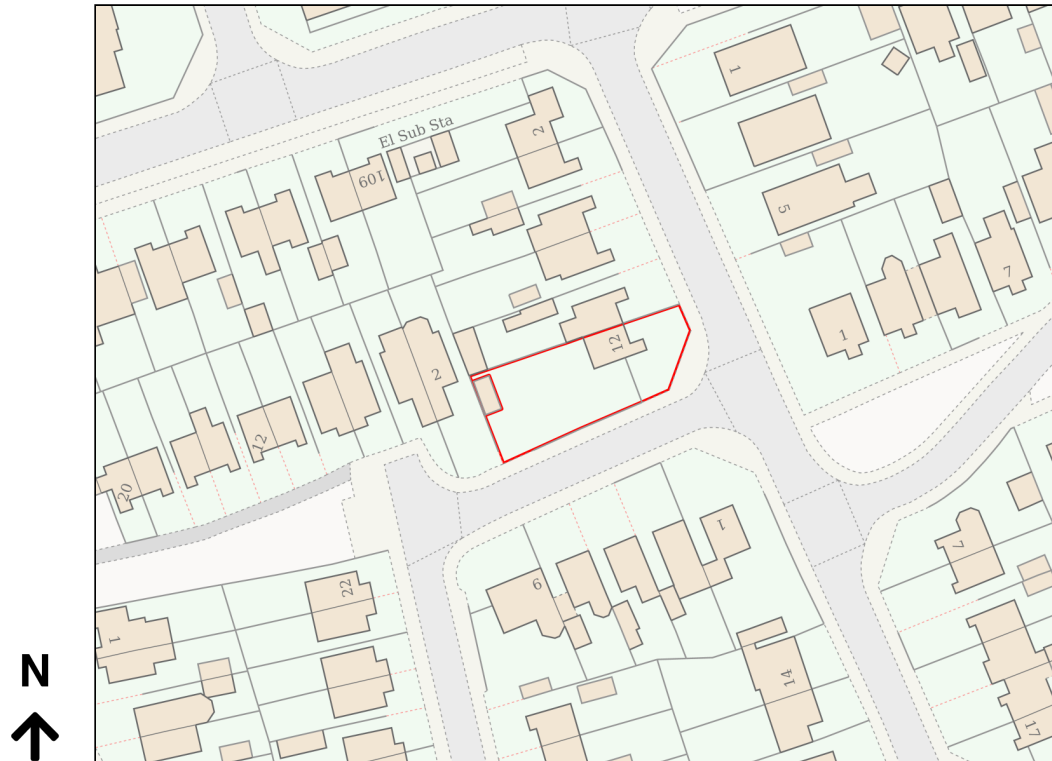

Location Plan

Site Address: 12, Glenbarr Drive, Hinckley, LE10 0UT

Date Produced: 28-Apr-2026

Scale: 1:1250 @A4

Planning Portal Reference: PP-14895295v1