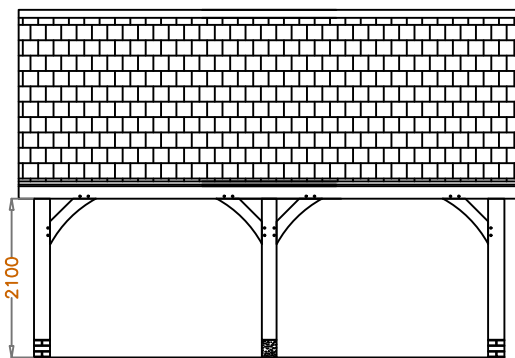

TRADE OAK

Client Steve Rose			
Site Cedar Cottage White Rose Barn Lount Road, Osbaston Nuneaton, Leicestershire CV13 0HR			
Title 2 Bay Garage			
Scale 1:100 @A3	Date 03/07/25	Drawn BA	Checked BA
Project No 34564	Drawing No 34564	Rev -	

Left side

Front

Right Side

Back