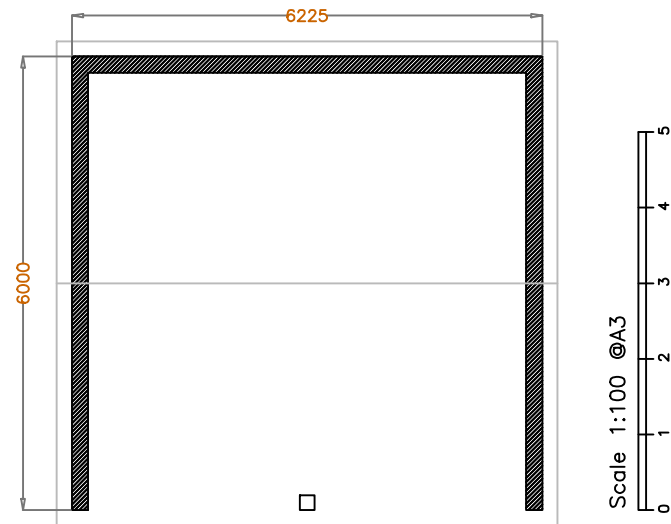

TRADE OAK

Client Steve Rose			
Site Cedar Cottage White Rose Barn Lount Road, Osbaston Nuneaton, Leicestershire CV13 0HR			
Title 2 Bay Garage			
Scale 1:100 @A3	Date 03/07/25	Drawn BA	Checked BA
Project No 34564	Drawing No 34564	Rev -	

Left side

Front

Right Side

Back