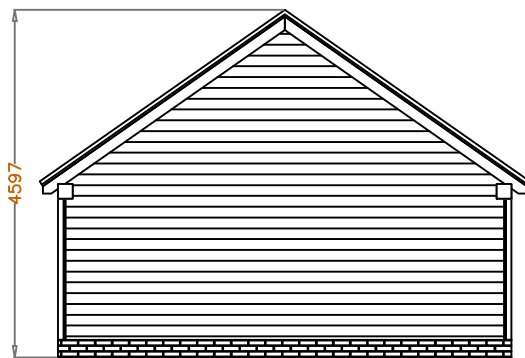

TRADE OAK

Client Steve Rose			
Site Cedar Cottage White Rose Barn Lount Road, Osbaston Nuneaton, Leicestershire CV13 0HR			
Title 2 Bay Garage			
Scale 1:100 @A3	Date 03/07/25	Drawn BA	Checked BA
Project No 34564	Drawing No 34564	Rev -	

Left side

Front

Right Side

Back