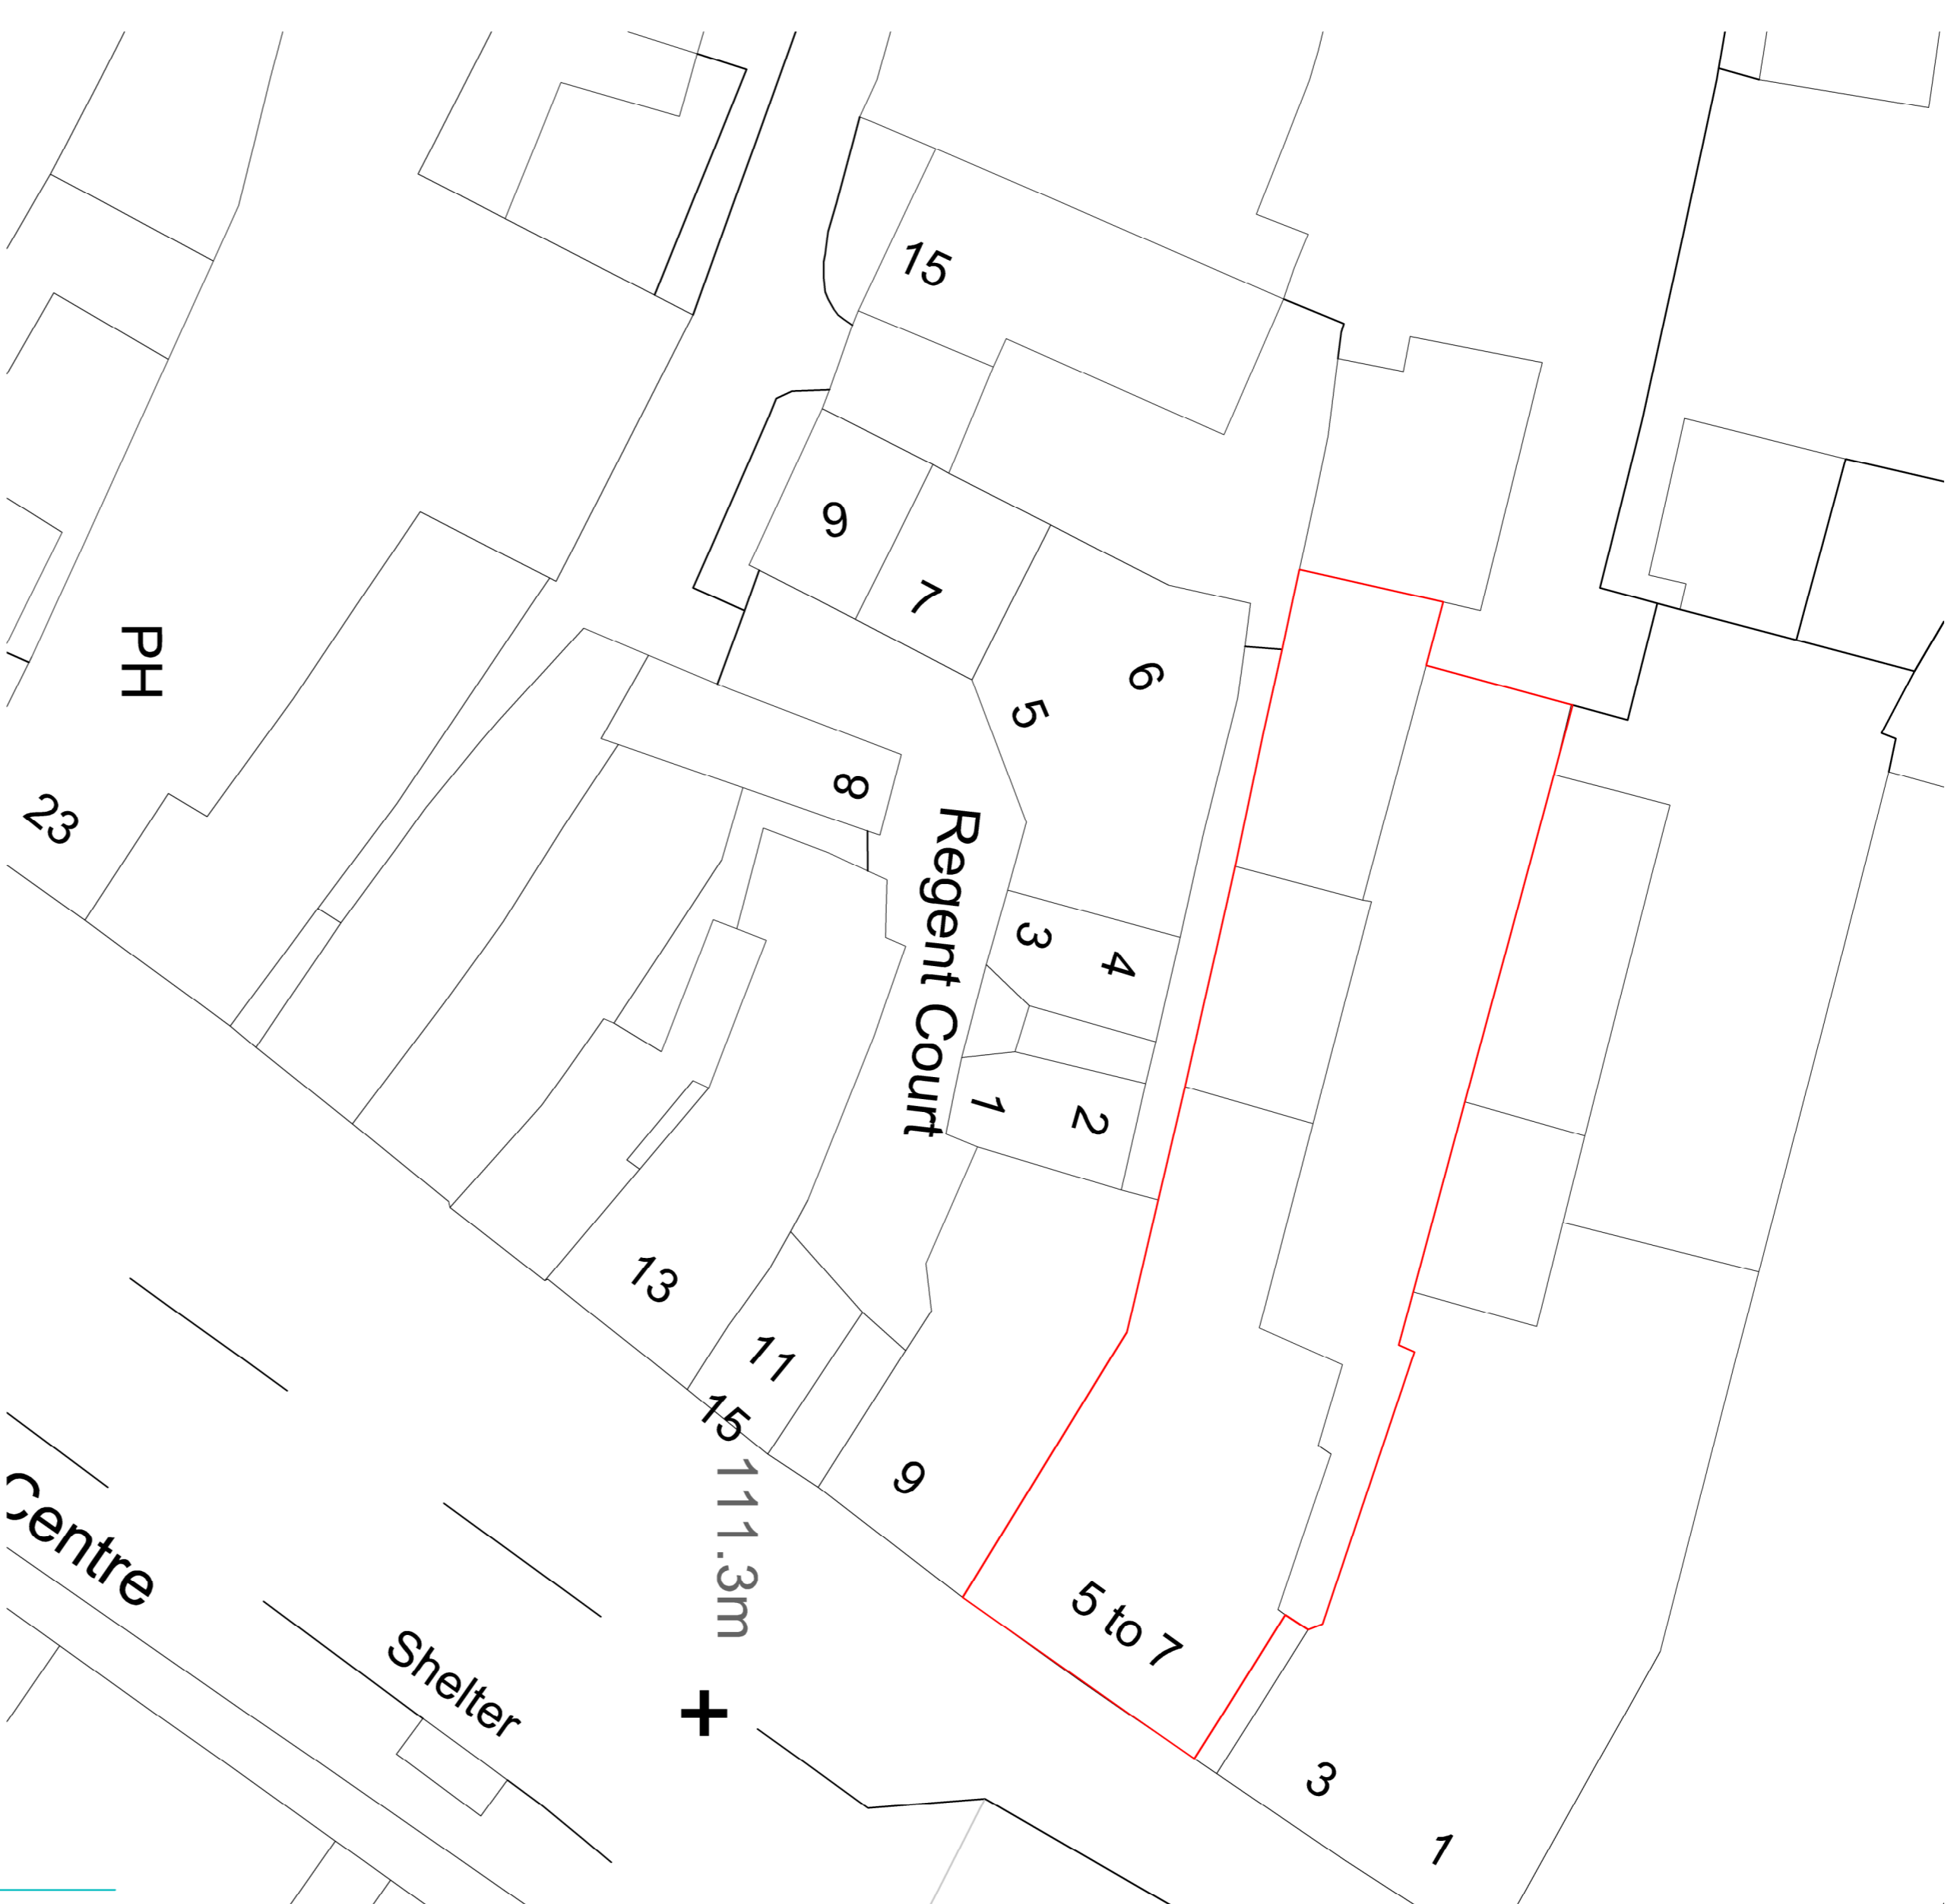

Site Location Plan
1:1250

Site Block Plan 1:200

MODE
Architects & Development

01782 479644
info@mode-architects.co.uk
www.mode-architects.co.uk
 Client: Nirrod Solonki

Project: Crafty Baron, Hinckley, LE10 0AZ

Title: Proposed Site Location Block Plan

Status: Planning			
Scale	Date	Drawn	Checked
Scale As Shown	Jun 25'	RA	KM
Drawing No.	25-010-MOD-DR-2001		Rev