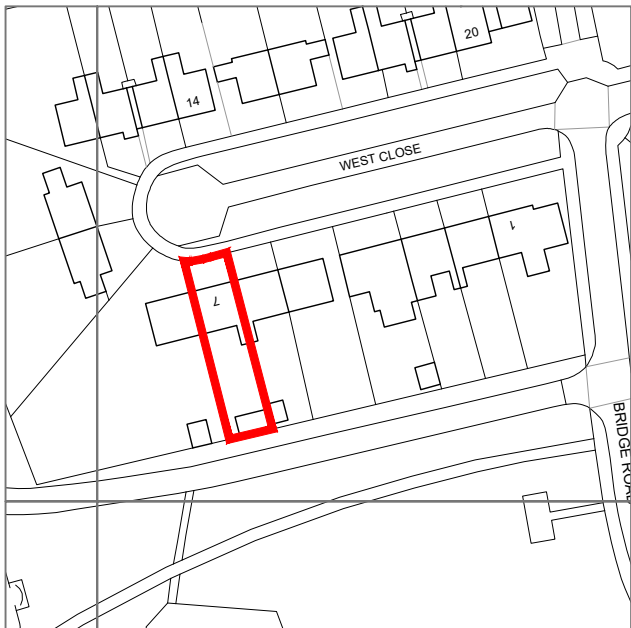

Block Plan Existing - Scale 1:500

Block Plan Proposed - Scale 1:500

Scale 1:1250 - Metres

Scale 1:500 - Metres

Ordnance Survey, (c) Crown Copyright 2026. All rights reserved. Licence number 100022432

Site Location Plan - Scale 1:1250

**RM James**  
Architectural Design and Technology

0116 286 6370  
enquiries@rmjames.co.uk  
www.rmjames.co.uk

CLIENT Lightbulb		
PROJECT Single Storey Extension 7 West Close, Burbage		
DRAWING Site Location Plan Block Plan		
SCALE as noted @ A4	DATE March 2026	
STATUS PLANNING		
PROJECT No 25/441	DRAWING No 25/441 PLO1	REVISION /