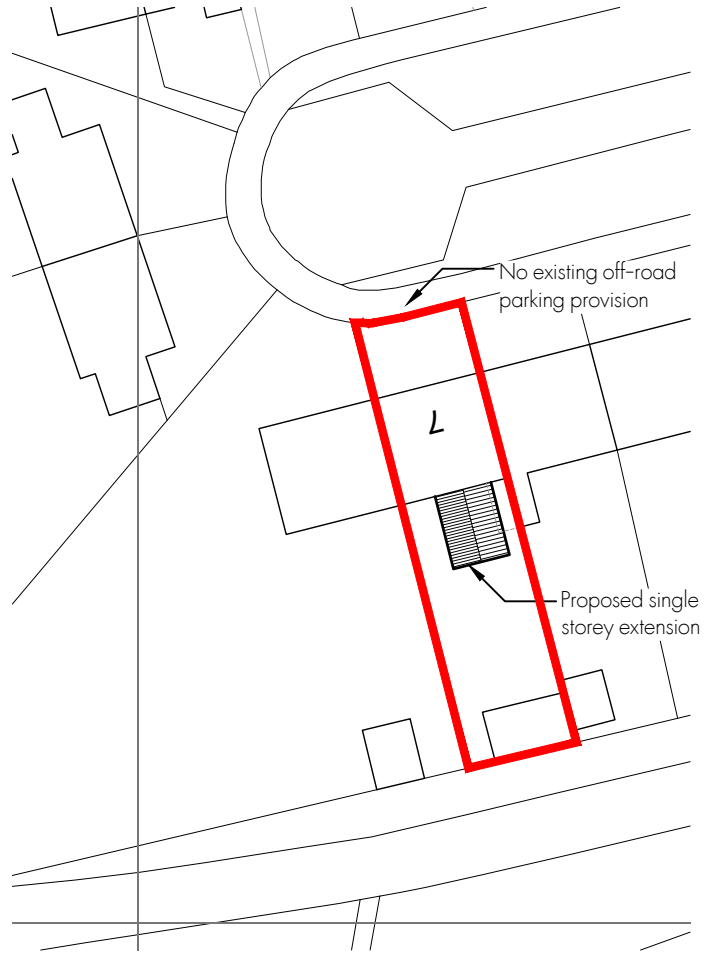

Block Plan Existing - Scale 1:500

Block Plan Proposed - Scale 1:500

Scale 1:1250 - Metres

Scale 1:500 - Metres

Ordnance Survey, (c) Crown Copyright 2026. All rights reserved. Licence number 100022432

Site Location Plan - Scale 1:1250

**RM James**  
Architectural Design and Technology

0116 286 6370  
enquiries@rmjames.co.uk  
www.rmjames.co.uk

CLIENT Lightbulb		
PROJECT Single Storey Extension 7 West Close, Burbage		
DRAWING Site Location Plan Block Plan		
SCALE as noted @ A4	DATE March 2026	
STATUS PLANNING		
PROJECT No 25/441	DRAWING No 25/441 PLO1	REVISION /