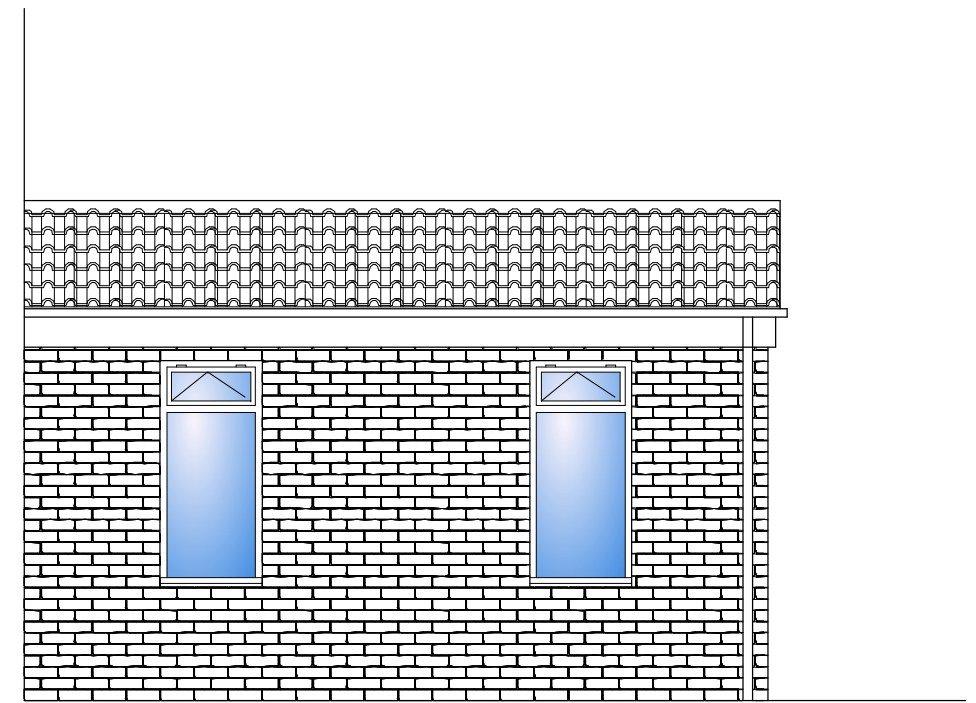

Proposed Front Elevation

Proposed Side Elevation

Proposed Side Elevation

Project: Proposed Single Storey Lounge Extension at 12, Manor Crescent, Stapleton, LE9 8JQ for Mr. & Mrs. M. Burke	Scale: 1:50 @ A3
	Date: Feb 2026
Drg. Title: Proposed Elevations	Drg. No. Rev. WL/MB/0226/03