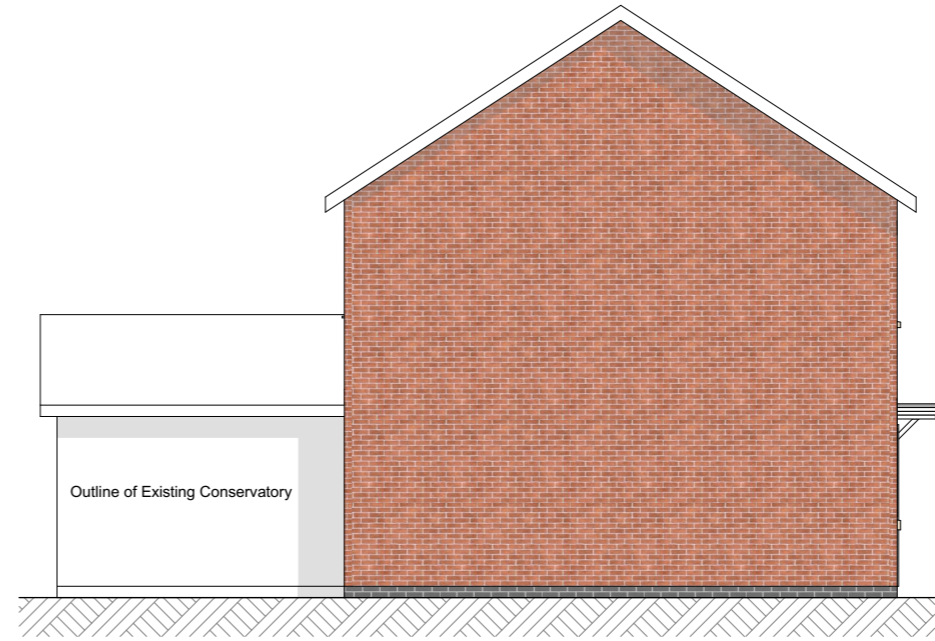

East Elevation - Front

South Elevation - Side

West Elevation - Rear

North Elevation - Side

SCALE 1:100@A3

Project

Client

Drawn By

Drw No.

Scale

40 Faray Drive, Hinckley
Leicestershire, LE10 0WZ

Mr Angus Richardson

FreeForm

Architectural
Services

Project No.

2448

Layout Title

Existing Elevations

2448-04

1:100

Copyright of this drawing belongs to FreeForm Design and Build Ltd. Reproduction in any form is forbidden without the prior written permission of the copyright holder.