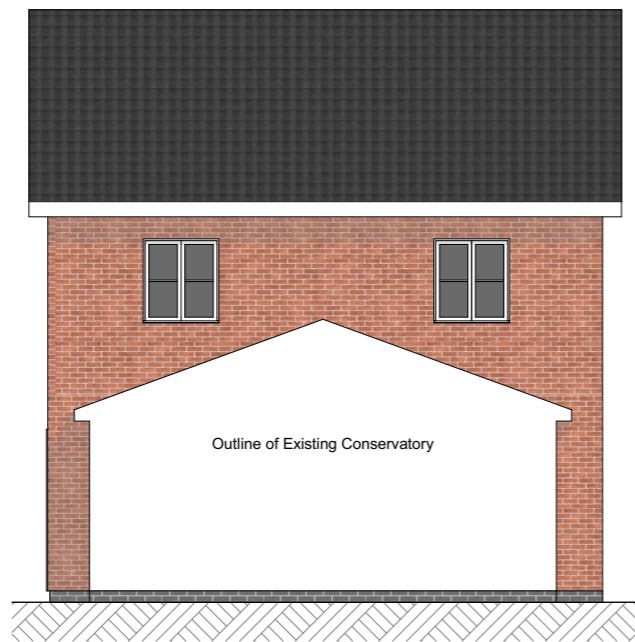

East Elevation - Front

South Elevation - Side

West Elevation - Rear

North Elevation - Side

SCALE 1:100@A3

Project

Client

Drawn By

Drw No.

Scale

40 Faray Drive, Hinckley
Leicestershire, LE10 0WZ

Mr Angus Richardson

FreeForm

Architectural
Services

Project No.

2448